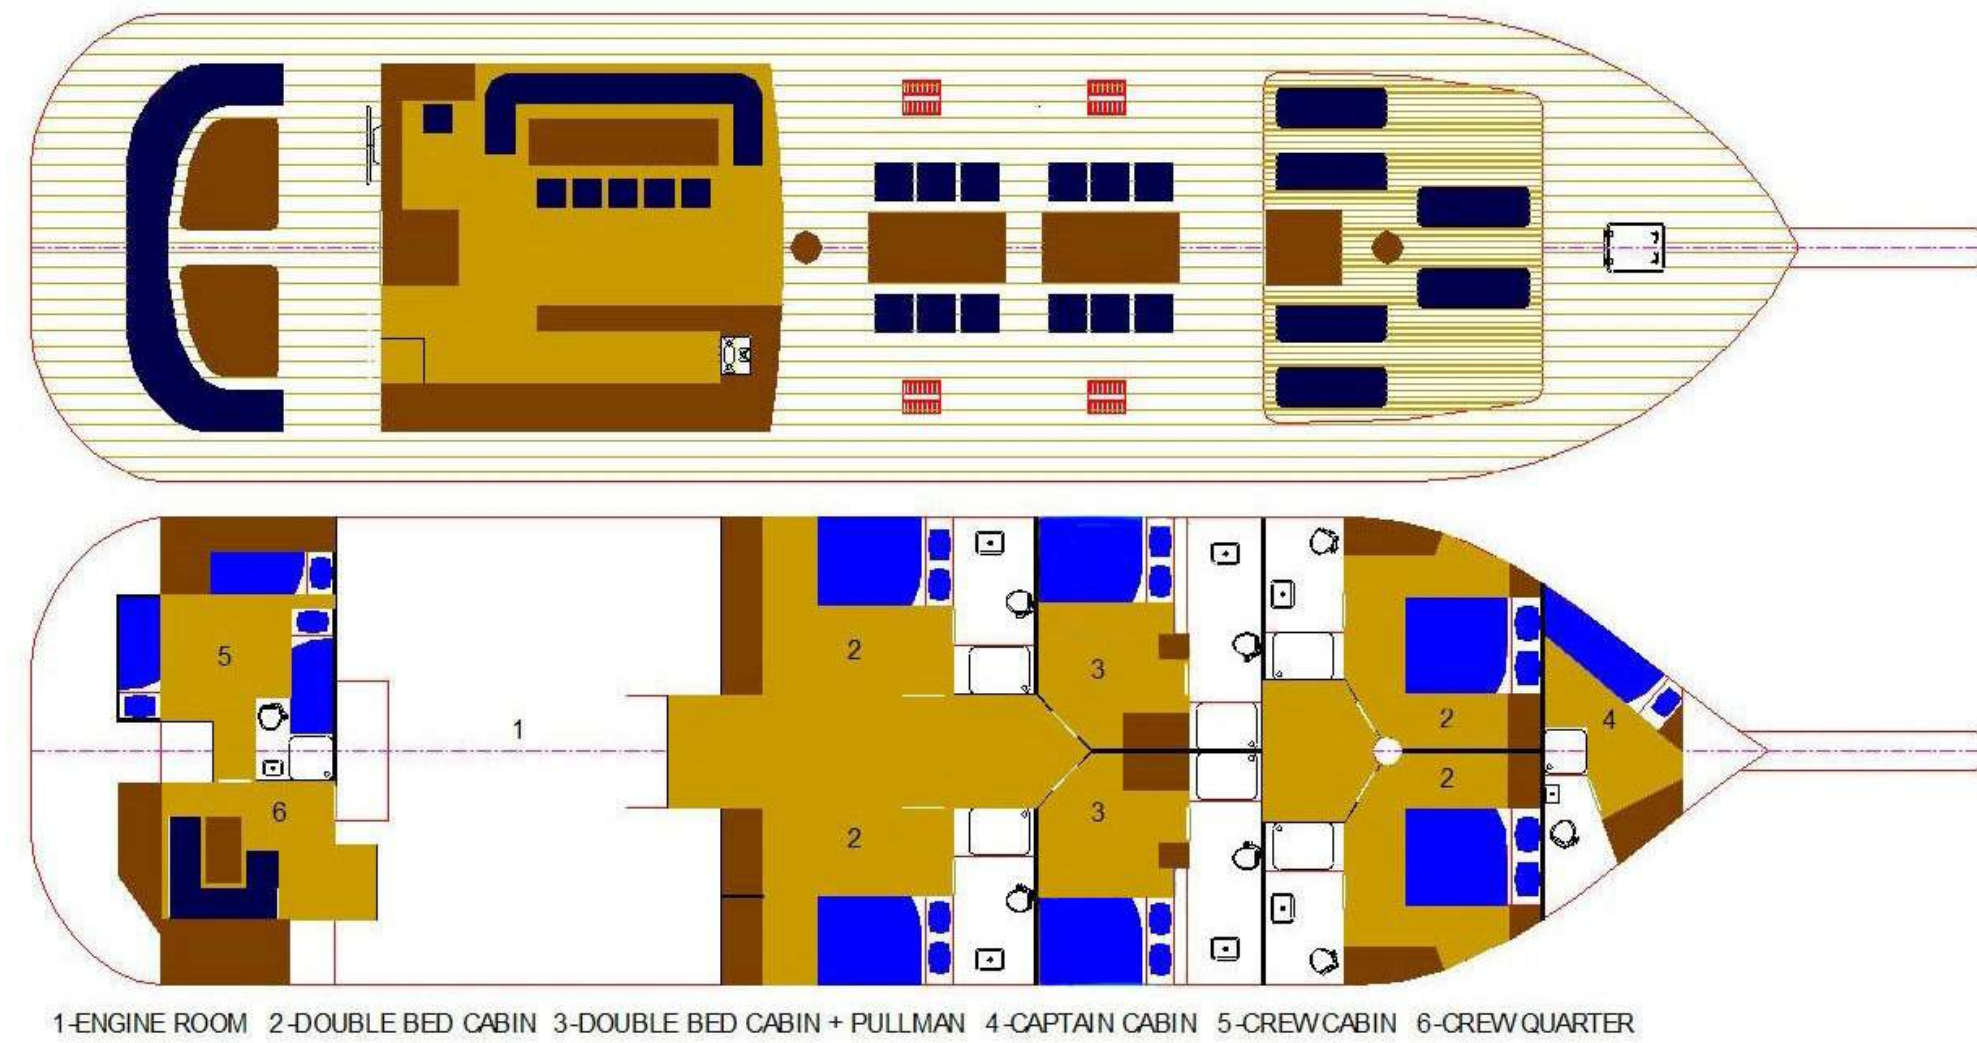

GULET LIBRA LAYOUT

ACCOMMODATION

12

Number of guests

6

Number of cabins

2

Master Cabins

4

Double Cabins