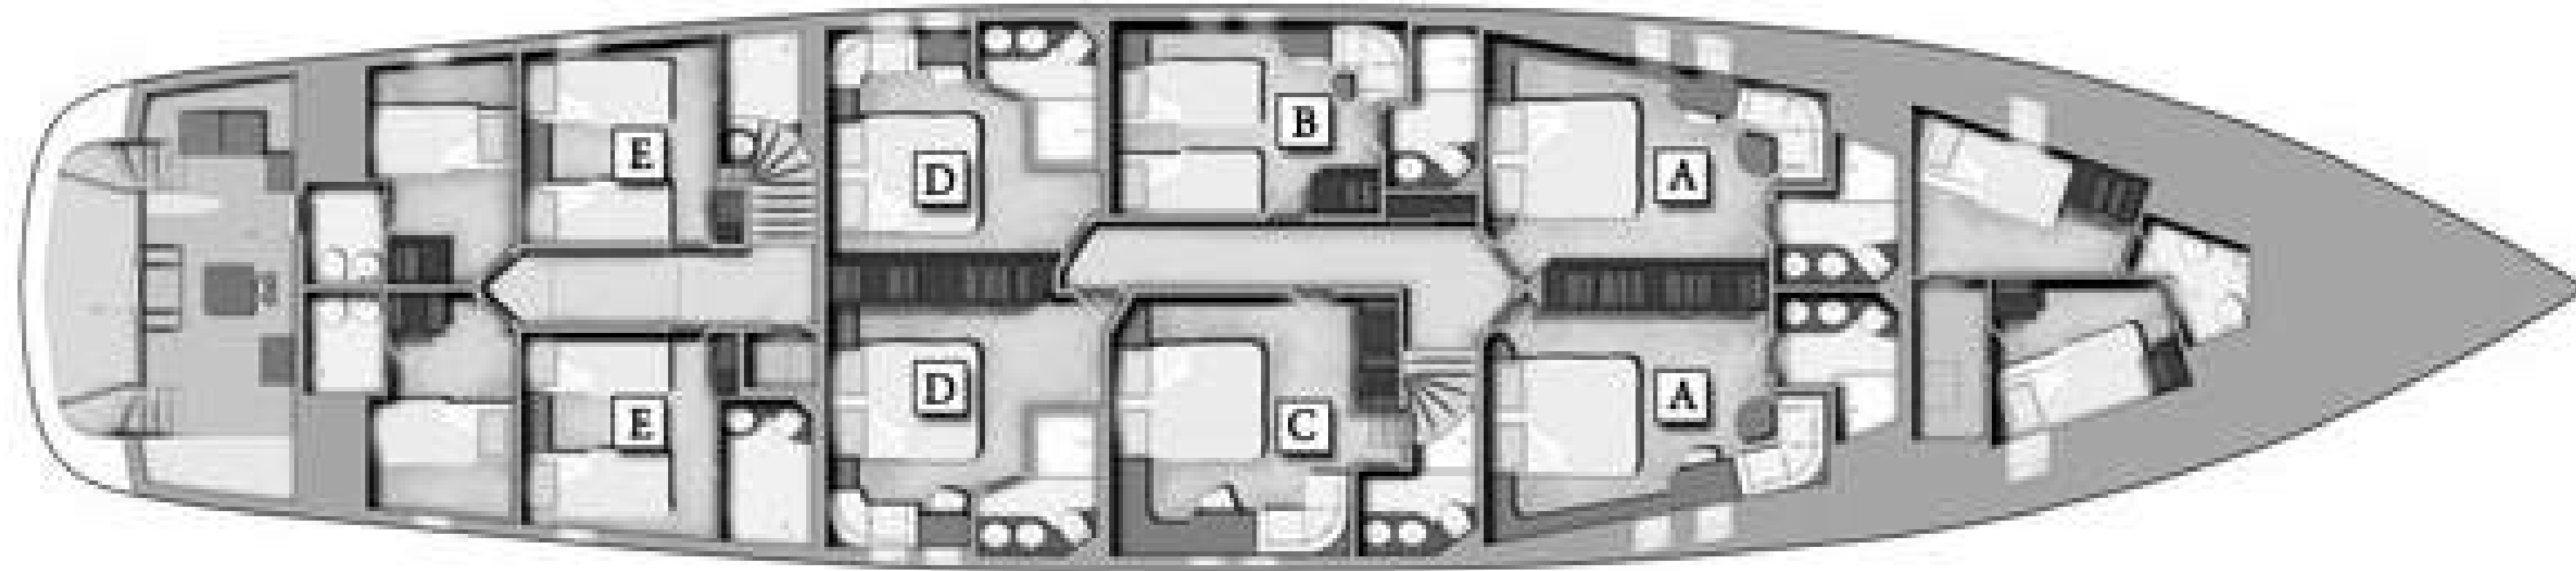

YACHT NAVILUX LAYOUT

ACCOMMODATION

12

Number of guests

6

Number of cabins

5

Double Cabins

1

Twin Cabins